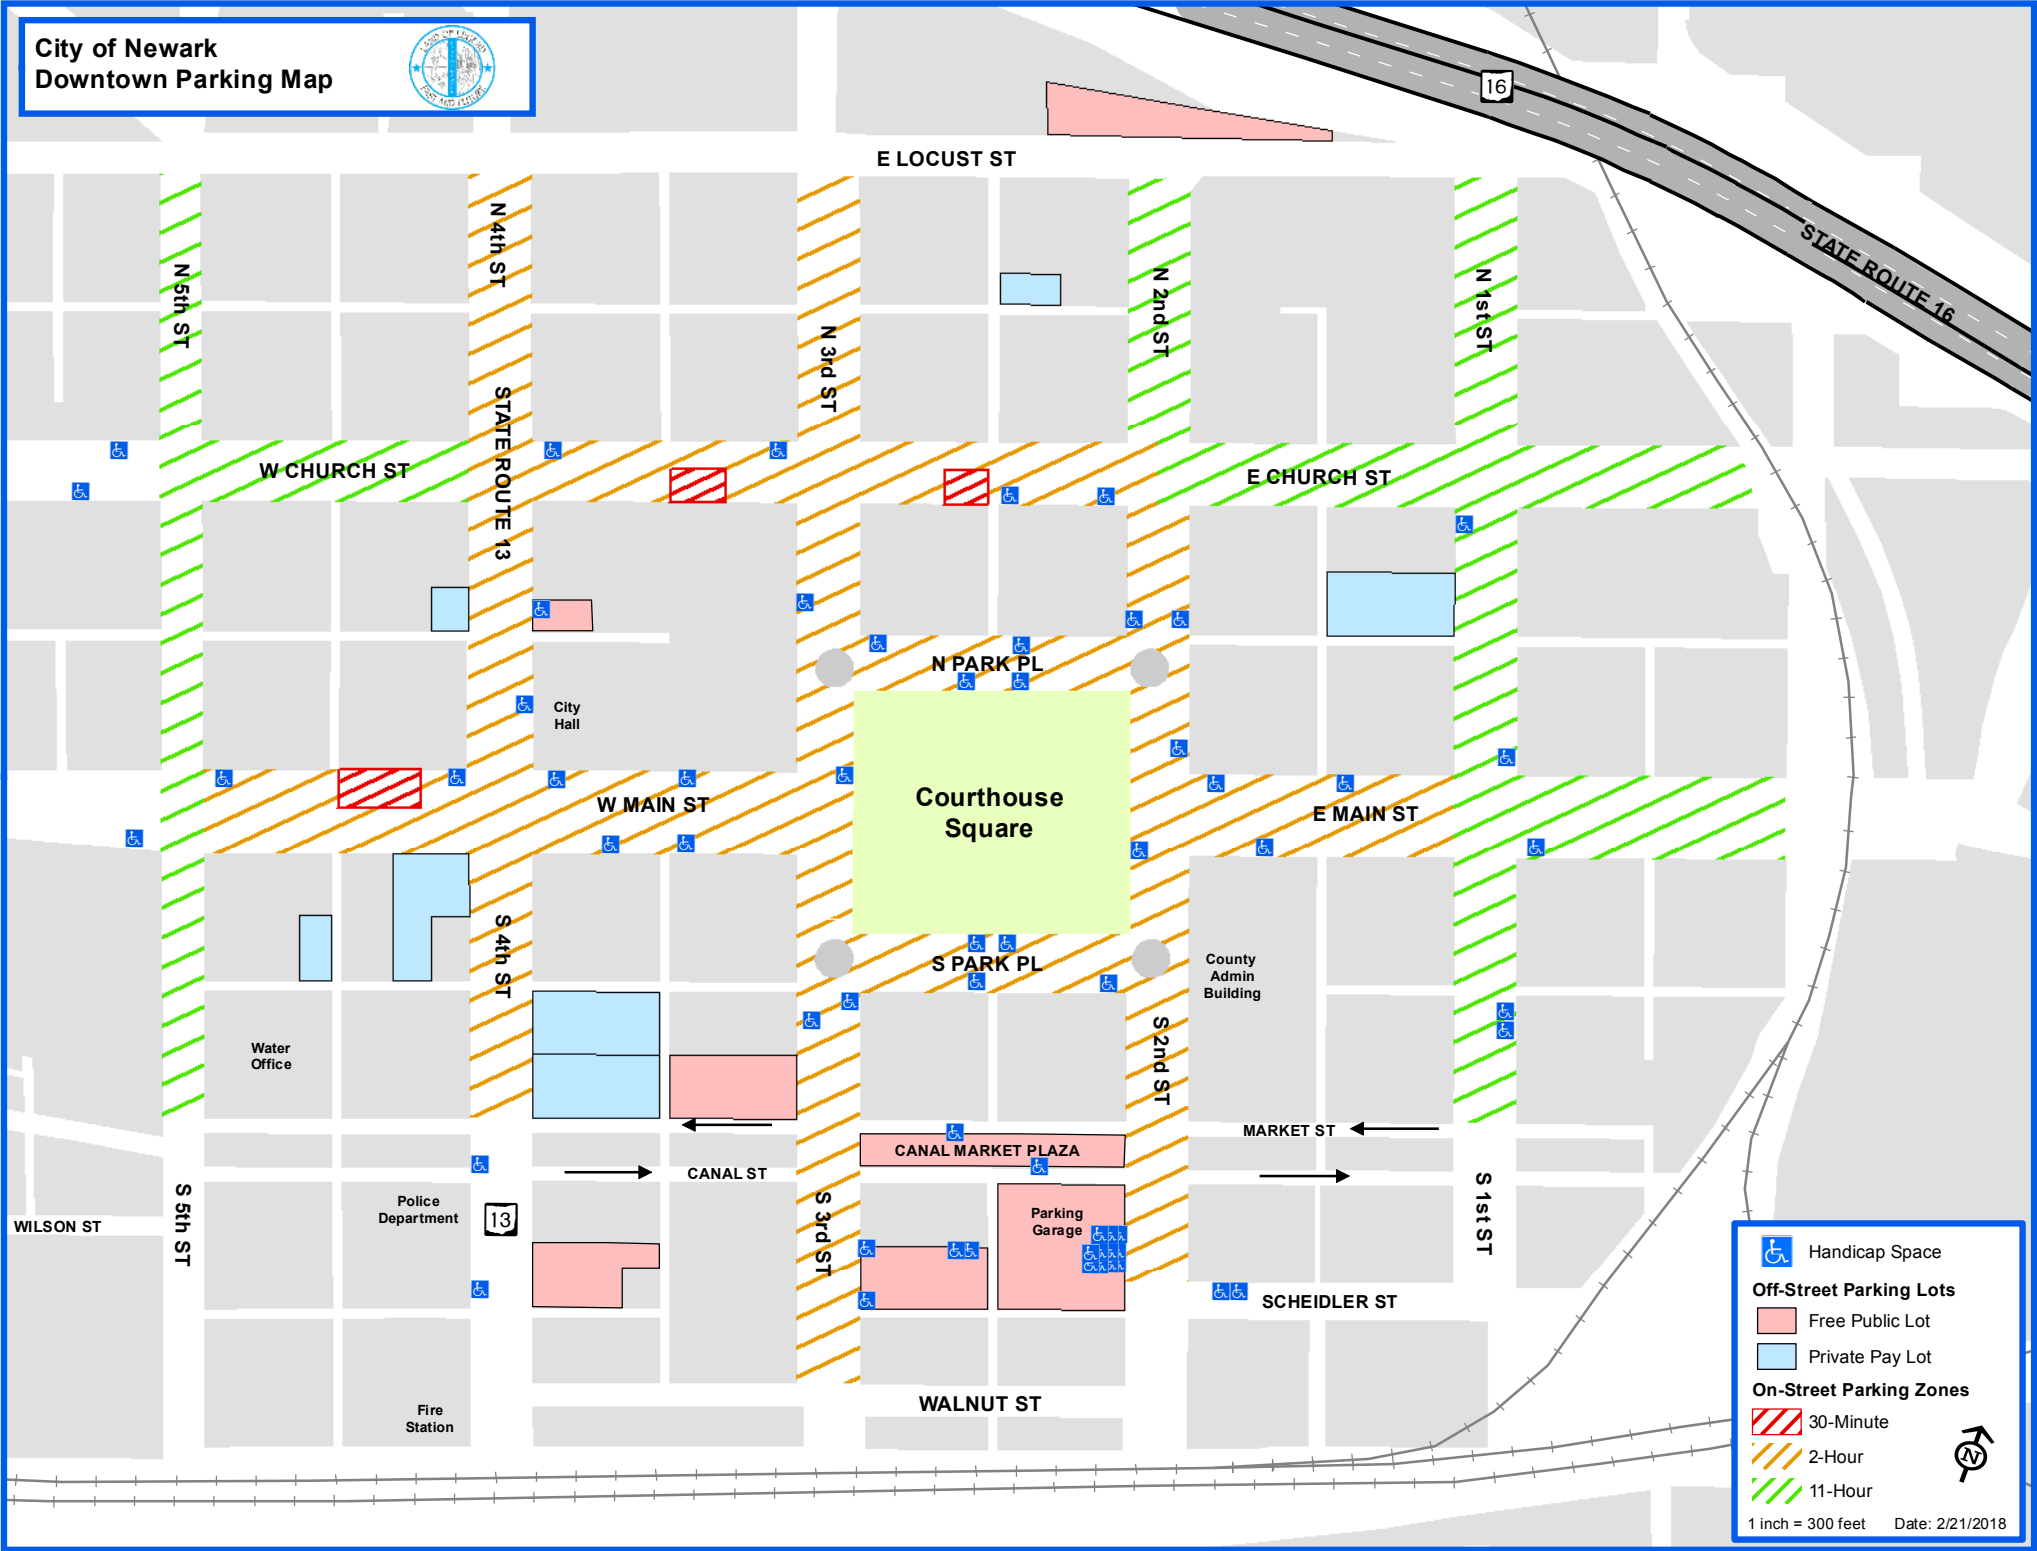

City of Newark  
Downtown Parking Map

Handicap Space

**Off-Street Parking Lots**

- Free Public Lot
- Private Pay Lot

**On-Street Parking Zones**

- 30-Minute
- 2-Hour
- 11-Hour

1 inch = 300 feet    Date: 2/21/2018