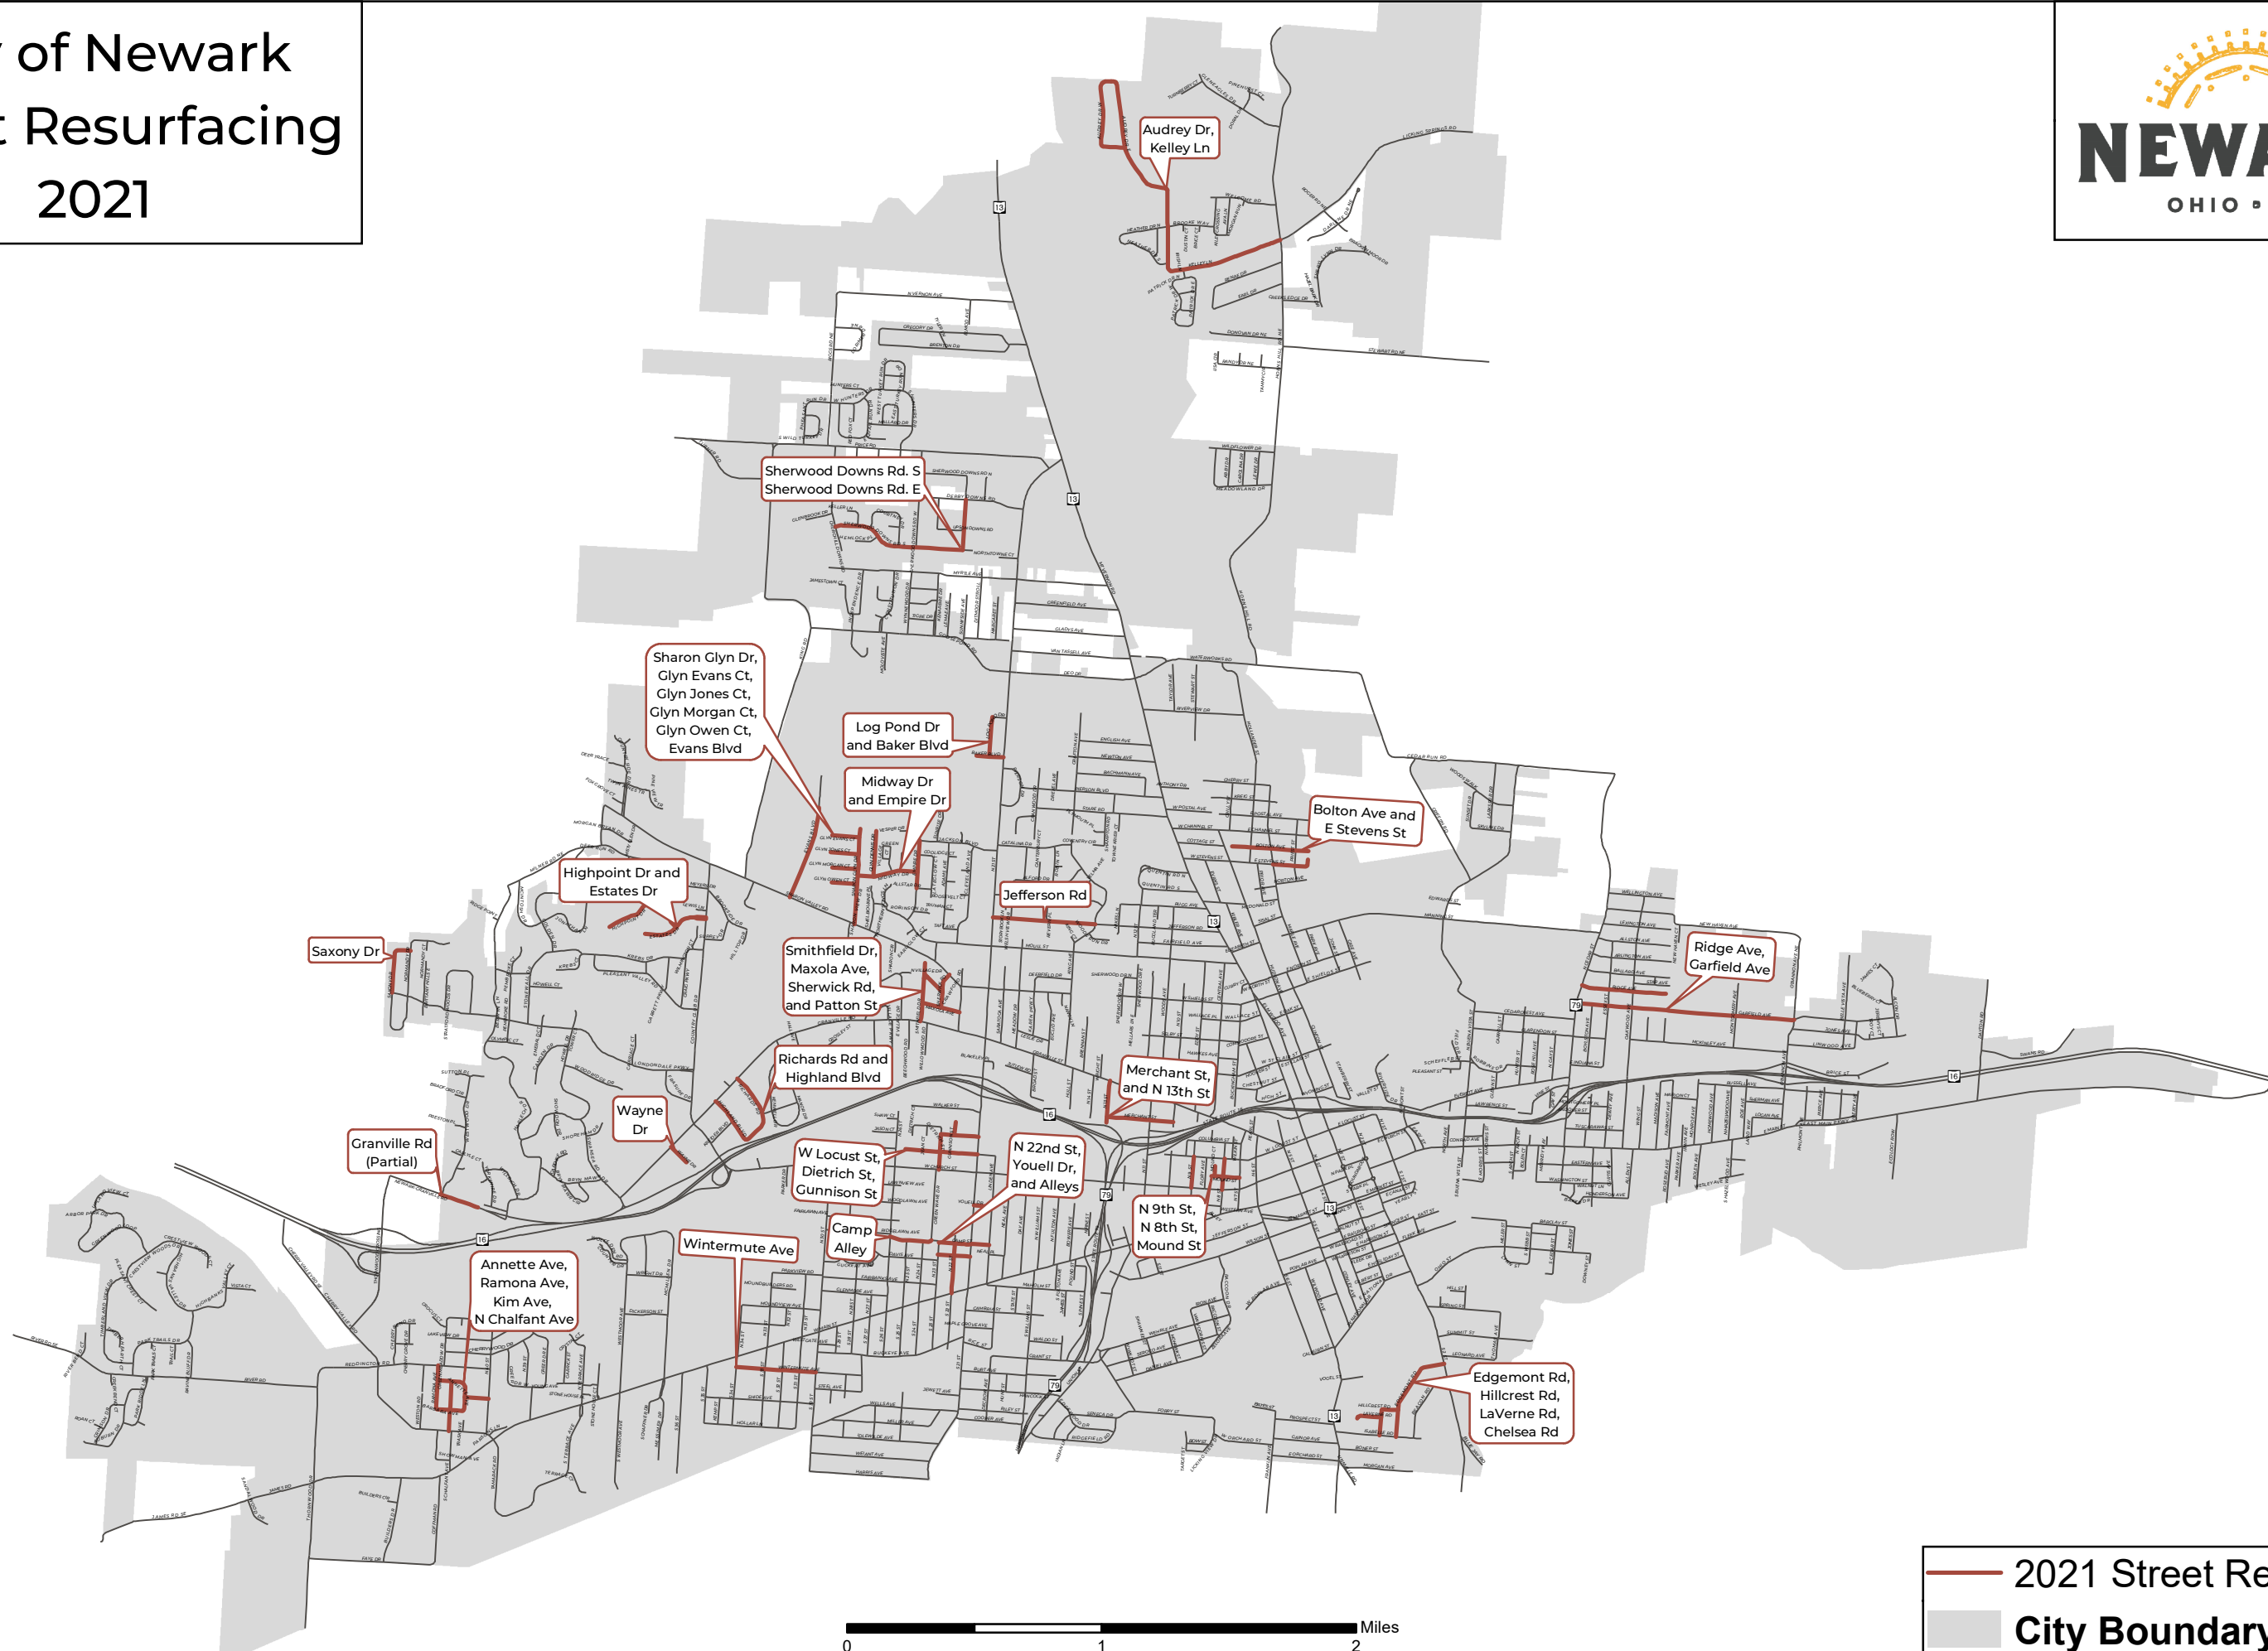

# City of Newark Street Resurfacing 2021

Saxony Dr

Granville Rd (Partial)

Annette Ave,  
Ramona Ave,  
Kim Ave,  
N Chalfant Ave

Wintermute Ave

Camp Alley

W Locust St,  
Dietrich St,  
Gunnison St

N 22nd St,  
Youell Dr,  
and Alleys

N 9th St,  
N 8th St,  
Mound St

Edgemont Rd,  
Hillcrest Rd,  
LaVerne Rd,  
Chelsea Rd

Sherwood Downs Rd. S  
Sherwood Downs Rd. E

Sharon Glyn Dr,  
Glyn Evans Ct,  
Glyn Jones Ct,  
Glyn Morgan Ct,  
Glyn Owen Ct,  
Evans Blvd

Log Pond Dr  
and Baker Blvd

Midway Dr  
and Empire Dr

Highpoint Dr and  
Estates Dr

Smithfield Dr,  
Maxola Ave,  
Sherwick Rd,  
and Patton St

Richards Rd and  
Highland Blvd

Wayne Dr

Jefferson Rd

Merchant St,  
and N 13th St

Bolton Ave and  
E Stevens St

Ridge Ave,  
Garfield Ave

Audrey Dr,  
Kelley Ln