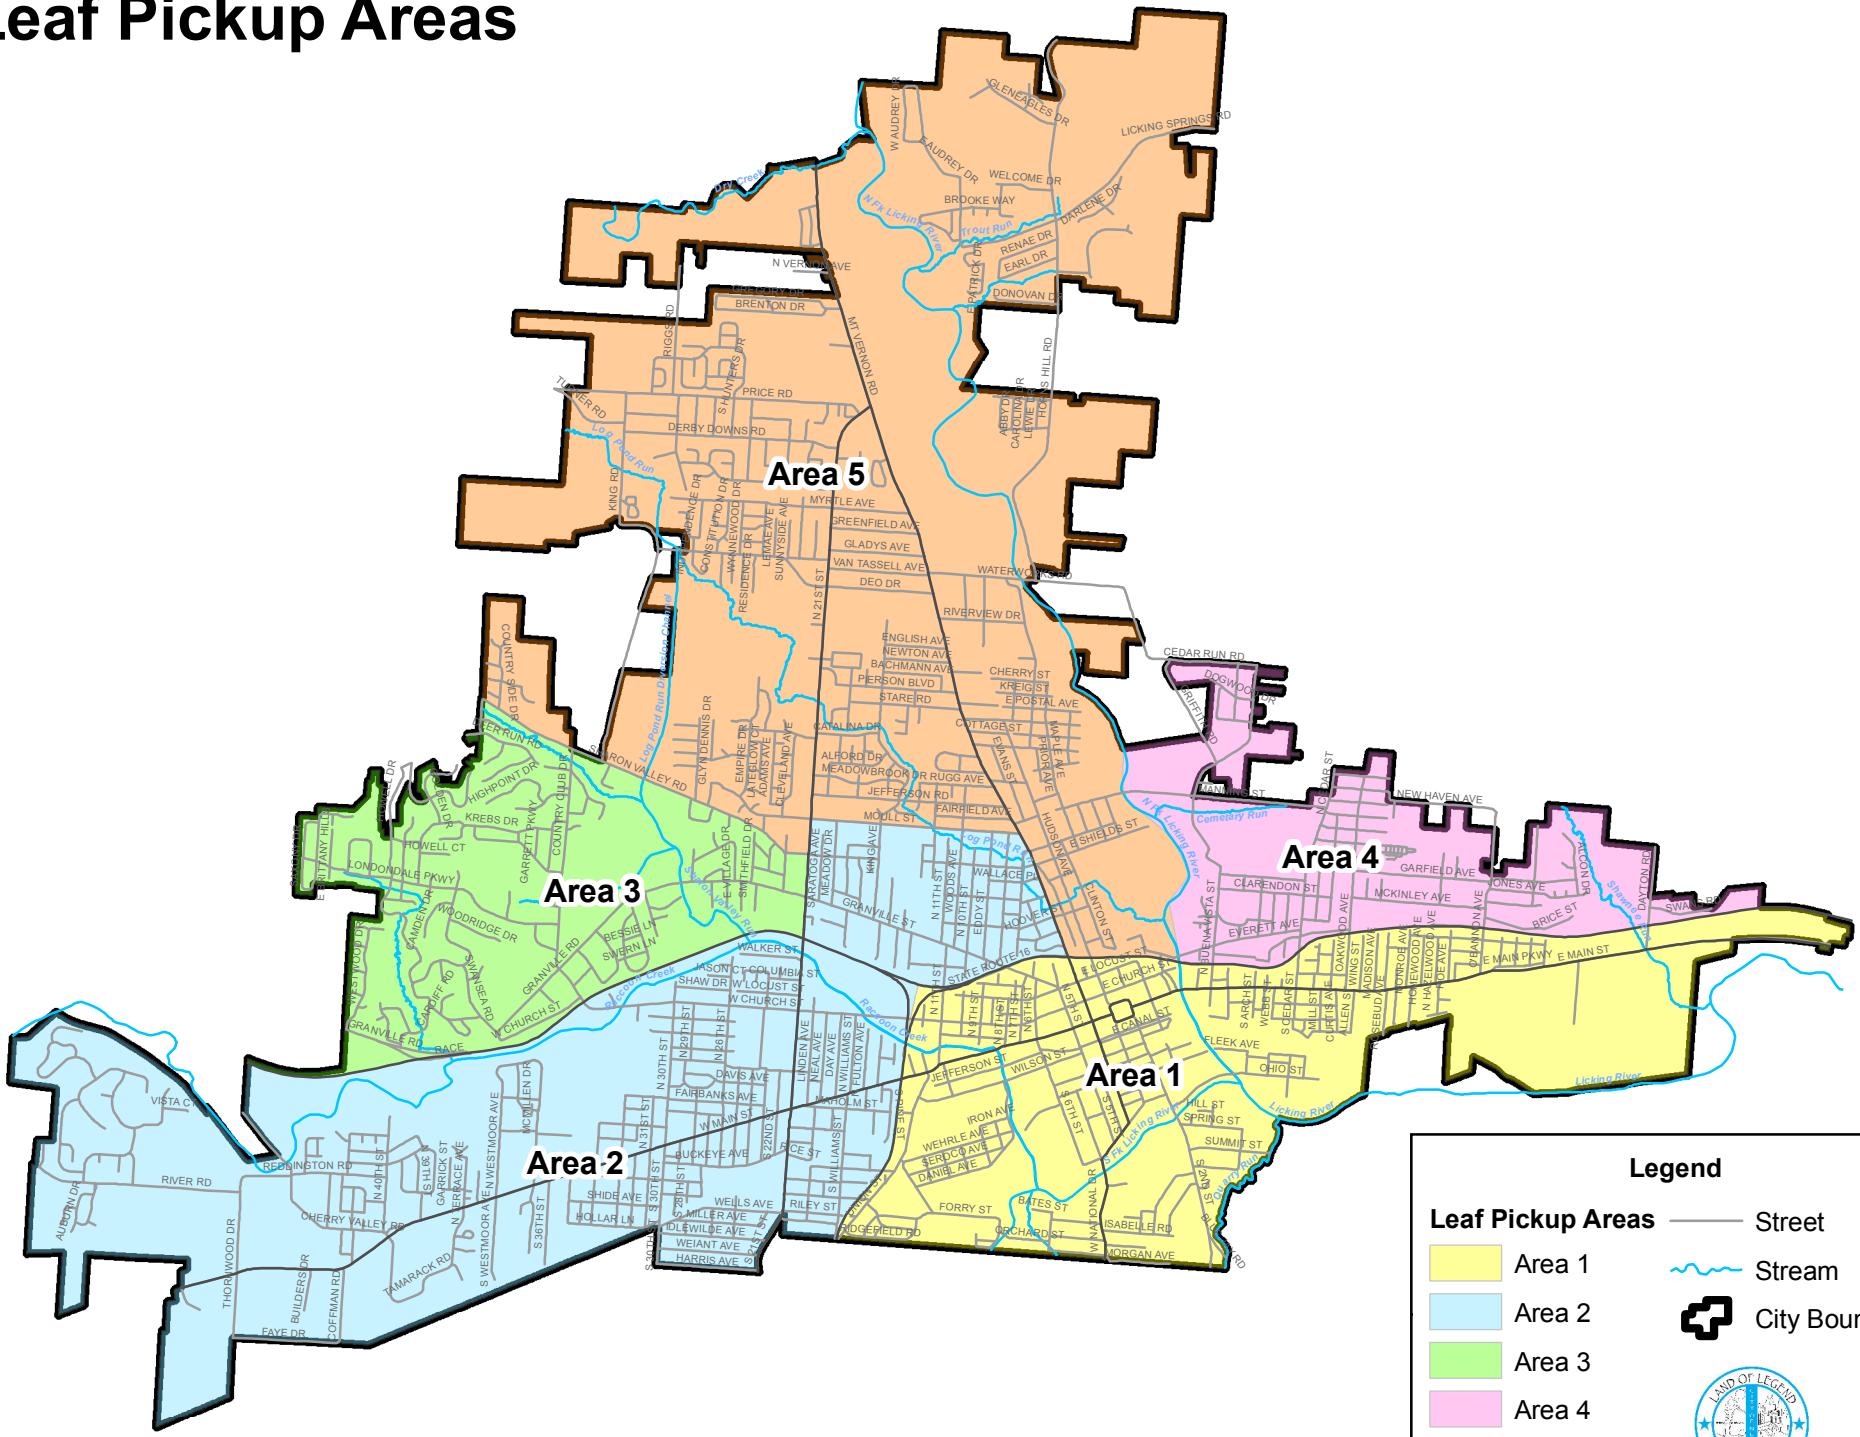

Leaf Pickup Areas

Legend

	Area 1		Street
	Area 2		Stream
	Area 3		City Boundary
	Area 4		
	Area 5		